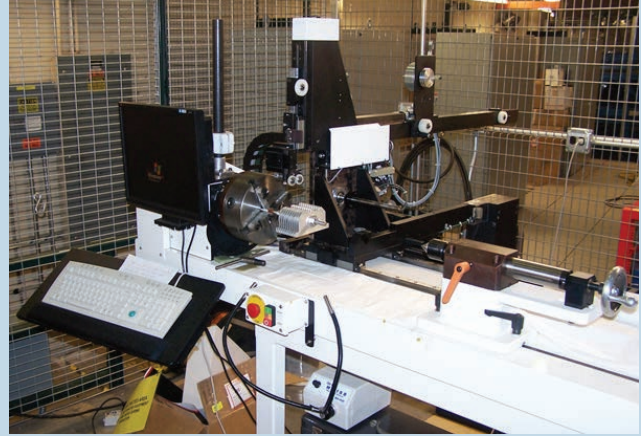

## Superconducting Magnet Coil Winding System

The coil winding system was purchased from Machine Control Specialists, Inc., and it has the following capabilities:

- Programmable control of the x, y, and z position as well as rotation
- Programmable tension control of the conductor during winding
- Supports winding fixtures up to 2.5-m in length and  $\sim 0.3$ -m in diameter

Programmable coil winder